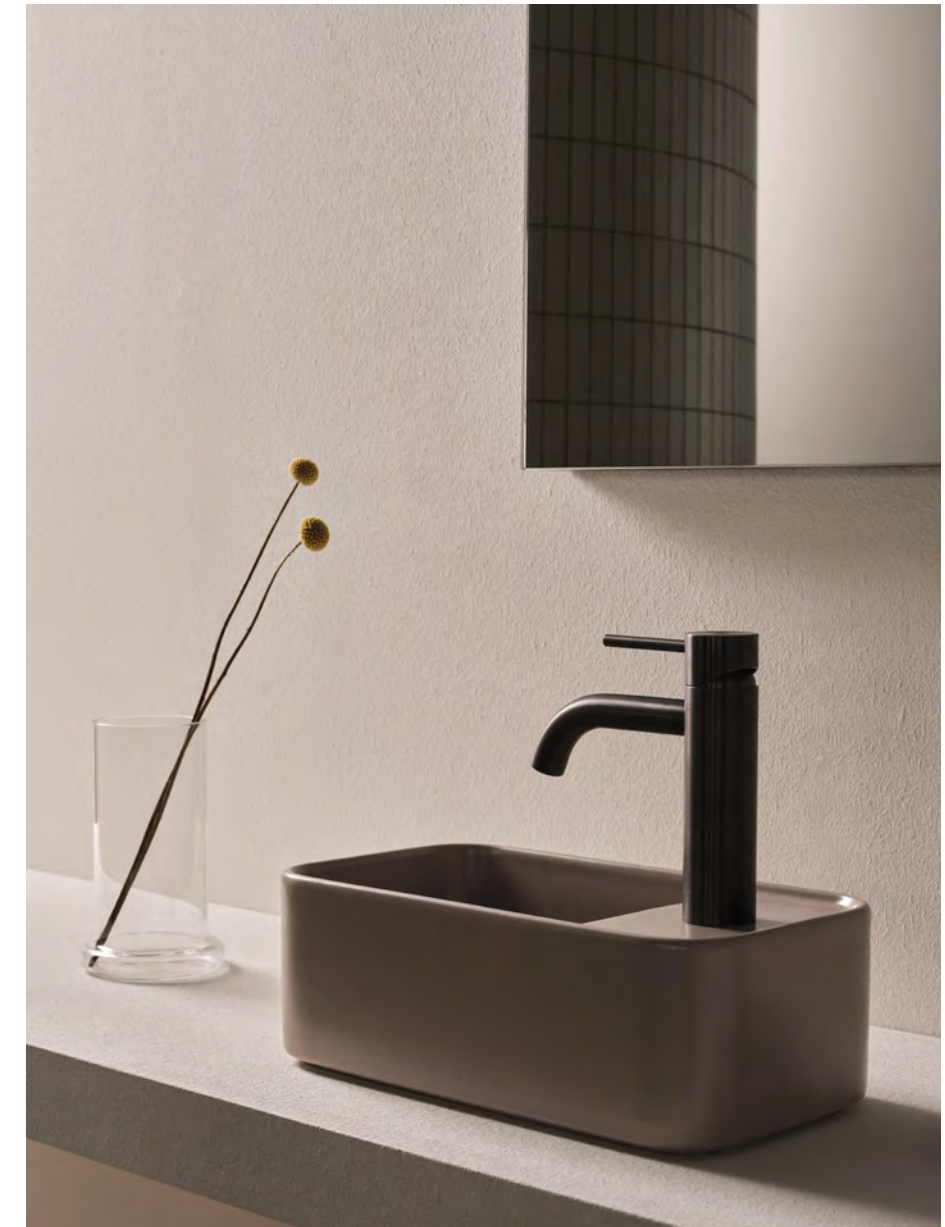

A square washbasin - Les Petites 35 - and two oval washbasins - Les Petites 46 and 60 - all feature a metal structure or frame with a minimalist design, which serves as a practical towel holder and countertop. The latter can also be in ceramic to compliment the washbasin. A solution that enhances the bathroom environment by transforming the functional element into a decorative one.

P. 17 Les Petites quadrato 35: lavabo e piano in ceramica finitura Polvere, struttura finitura Nero Matt.
Specchio Pluto con luce Led finitura Nero Matt.

P. 17 Les Petites square 35: Washbasin and ceramic countertop in Polvere finish, structure in Matt Black finish.
Pluto mirror with LED light in Matt Black finish.

Lavabo Les Petites quadrato in ceramica finitura Anemone. Mensola Tonda: finitura Nero Matt, piano in vetro.
Bicchieri in metallo finitura Nero Matt. Specchio con cinta in cuoio bianco.

Les Petites square washbasin in ceramic with Anemone finish. Round shelf: Matt Black finish, glass top.
Metal cup in Matt Black finish. Mirror with white leather belt.