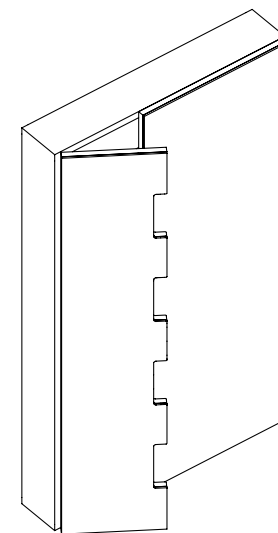

SPECCHI / MIRRORS

SPECCHIO ZIP REVERSIBILE
Zip mirror, reversible
cm 66 x 4,5 x 110 h

SPECCHIO LUC RETTANGOLARE REVERSIBILE CON LUCE LED
Rectangular Luc mirror with LED light, reversible
cm 40 x 6 x 110 h

SPECCHIO LUC QUADRATO REVERSIBILE CON LUCE LED
Square Luc mirror with LED light, reversible
cm 40 x 6 x 40 h

ZIP

METALLO / METAL

NERO MATT
/ MATT BLACK

CEMENTO

BRONZO SPAZZOLATO
/ BRUSHED BRONZEMETALLO / METAL
LE ACQUE DI CIELO

OLTREMARE

SMERALDO

ALGA

CORALLO

NINFEA

ANEMONE

SPECCHI CONTENITORI / MIRRORS CABINET

SPECCHIO ZIP REVERSIBILE
Zip mirror, reversible
cm 66 x 14 x 110 h