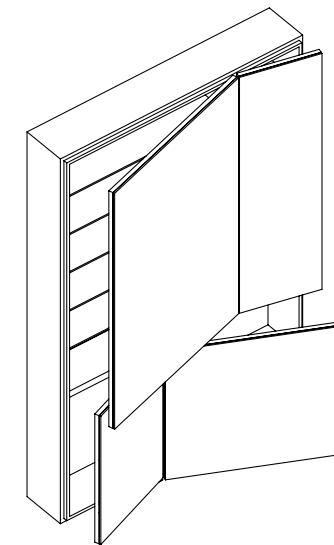

SPECCHI / MIRRORS

SPECCHIO ZIP REVERSIBILE
Zip mirror, reversible
cm 66 x 4,5 x 110 h

SPECCHIO LUC RETTANGOLARE REVERSIBILE CON LUCE LED
Rectangular Luc mirror with LED light, reversible
cm 40 x 6 x 110 h

SPECCHIO LUC QUADRATO REVERSIBILE CON LUCE LED
Square Luc mirror with LED light, reversible
cm 40 x 6 x 40 h

ZIP

METALLO / METAL

NERO MATT
/ MATT BLACK

CEMENTO

BRONZO SPAZZOLATO
/ BRUSHED BRONZEMETALLO / METAL
LE ACQUE DI CIELO

OLTREMARE

SMERALDO

ALGA

CORALLO

NINFEA

ANEMONE

SPECCHI CONTENITORI / MIRRORS CABINET

SPECCHIO ZIP REVERSIBILE
Zip mirror, reversible
cm 66 x 14 x 110 h